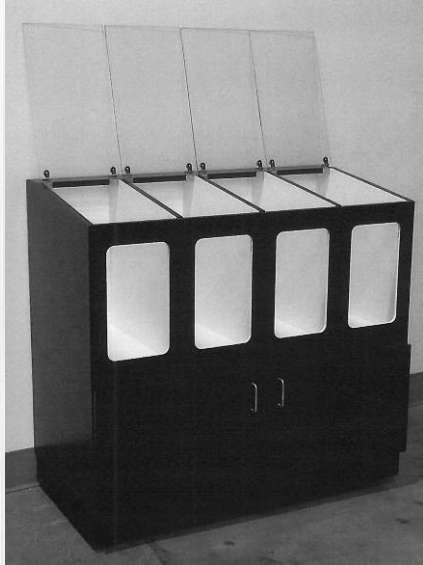

BinPro

HEAVY DUTY BULK BIN SYSTEM

Bulk Bin Lids Open

Bulk Bin Lids Closed

Bulk Bin Side View

Features:

Black Veneer Wood Cabinet (much like Formica)

White Veneer Wood inside bins

180 degree angle Plexi-Lid

Plexi-Windows front view

Underneath Storage unit with Blum hinges and 3 1/2" Chrome pulls

4" Heavy Duty Rolling Casters

Each Unit in System holds 50# of bulk products

Outside Dimensions: