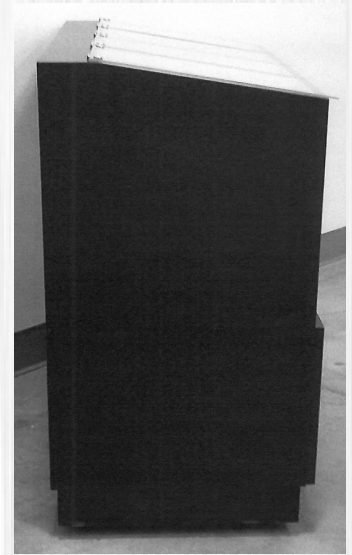

BinPro

HEAVY DUTY BULK BIN SYSTEM

Bulk Bin Lids Open

Bulk Bin Lids Closed

Bulk Bin Side View

Features:

Black Veneer Wood Cabinet (much like Formica)

White Veneer Wood inside bins