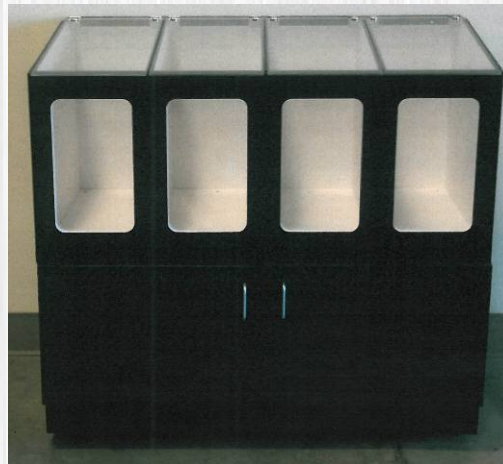

BinPro

HEAVY DUTY BULK BIN SYSTEM

Bulk Bin Lids Open

Bulk Bin Lids Closed

Bulk Bin Side View

Features:

Black Veneer Wood Cabinet (much like Formica)

White Veneer Wood inside bins

180 degree angle Plexi-Lid

Plexi-Windows front view

Underneath Storage unit with Blum hinges and 3 1/2" Chrome pulls

4" Heavy Duty Rolling Casters

Each Unit in System holds 50# of bulk products

Outside Dimensions:

47 1/2" Wide

44" High with casters

23" Deep

BP00001 Cost: \$795.00 per 4 bin system

Distributed Exclusively by:

**Western Plains Seed
2234 117th Avenue - #106-107
Greeley, CO 80634
Office: 970-339-3491
Fax: 970-339-5985**